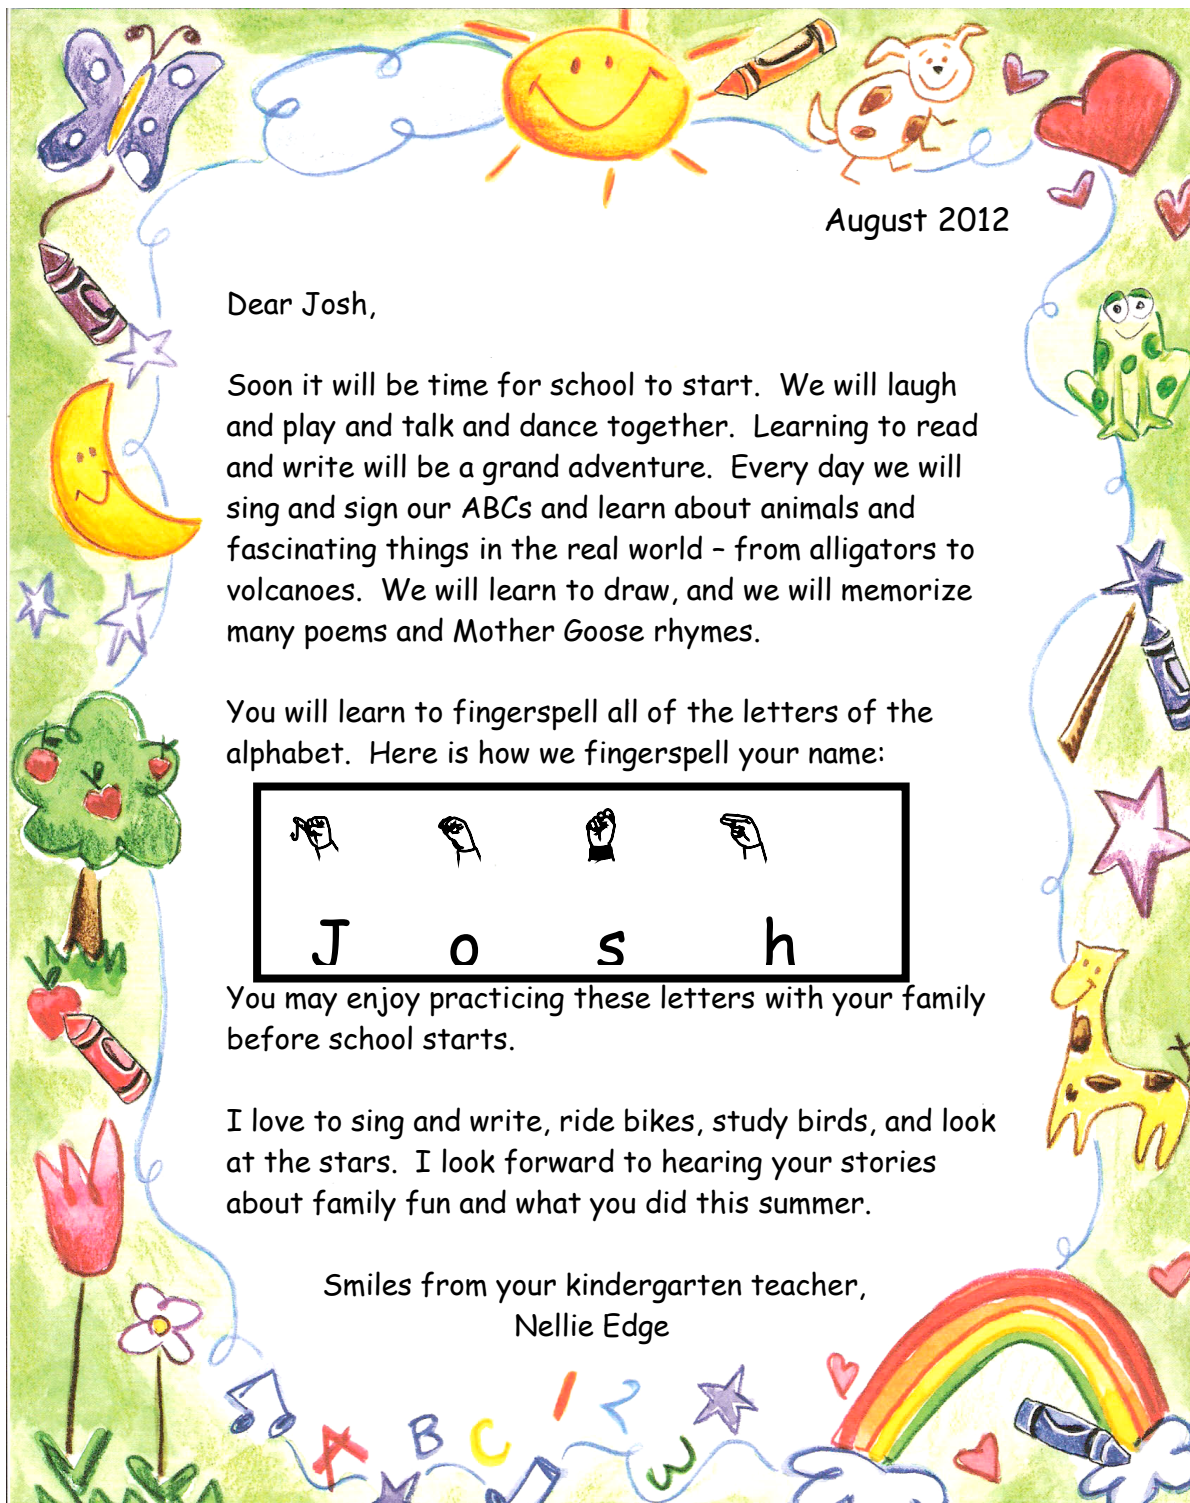

# Send Your Students a Welcome Letter: Fingerspell Your Name!

We use the *Fingerletter Font (Signed letters)* [efi@educationalfontware.com](mailto:efi@educationalfontware.com) (see page 208) and added the Comic Sans MS font letters underneath the hand symbols. You may want to try the free online letter font at <http://www.lifeprint.com/asl101/pages.../gallaudettruetypefont.htm>